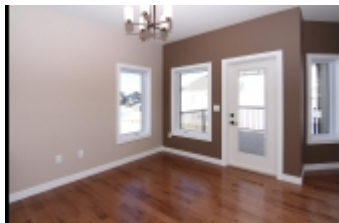

#828 BANKVIEW DRIVE

**PROPERTY INFORMATION:**

Address : #828 Bankview Drive, Drumheller, T0J 0Y6, Alberta , Alberta  
 Category : West Bankview Estates  
 Type : For sale

**PROPERTY INFORMATION:**

This bungalow is fully developed with a superbly laid out design. Extensive hardwood, plush carpet, luxurious granite, quality finishing... the list goes on and on! Open main floor includes stunning maple cabinets throughout the kitchen and bathrooms; large master bedroom retreat with beautiful ensuite; an awesome flex room ; main floor laundry; 'butler' pantry; great room and the dining area leads to large covered rear deck. Home to begin Construction early 2016 in West Bankview Estates The developed lower level includes an oversized family/rec room area with a beautiful gas fireplace! And, there are two bedrooms as well as a full bath. Situated on a great corner lot in the Highlands subdivision with quick access to school, playground, pathways, stores and much more! For details contact Gary Chambers 403 820.2121 or Kim Suntjens 403 820.2100