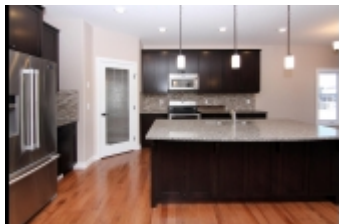

#828 BANKVIEW DRIVE

**PROPERTY INFORMATION:**

Address : #828 Bankview Drive, Drumheller, T0J 0Y6, Alberta , Alberta  
 Category : West Bankview Estates  
 Type : For sale

**PROPERTY INFORMATION:**

This bungalow is fully developed with a superbly laid out design. Extensive hardwood, plush carpet, luxurious granite, quality finishing... the list goes on and on! Open main floor includes stunning maple cabinets throughout the kitchen and bathrooms; large master bedroom retreat with beautiful ensuite; an awesome flex room ; main floor laundry; 'butler' pantry; great room and the dining area leads to large covered rear deck. Home to begin Construction early 2016 in West Bankview Estates The developed lower level includes an oversized family/rec room area with a beautiful gas fireplace! And, there are two bedrooms as well as a full bath. Situated on a great corner lot in the Highlands subdivision with quick access to school, playground, pathways, stores and much more! For details contact Gary Chambers 403 820.2121 or Kim Suntjens 403 820.2100